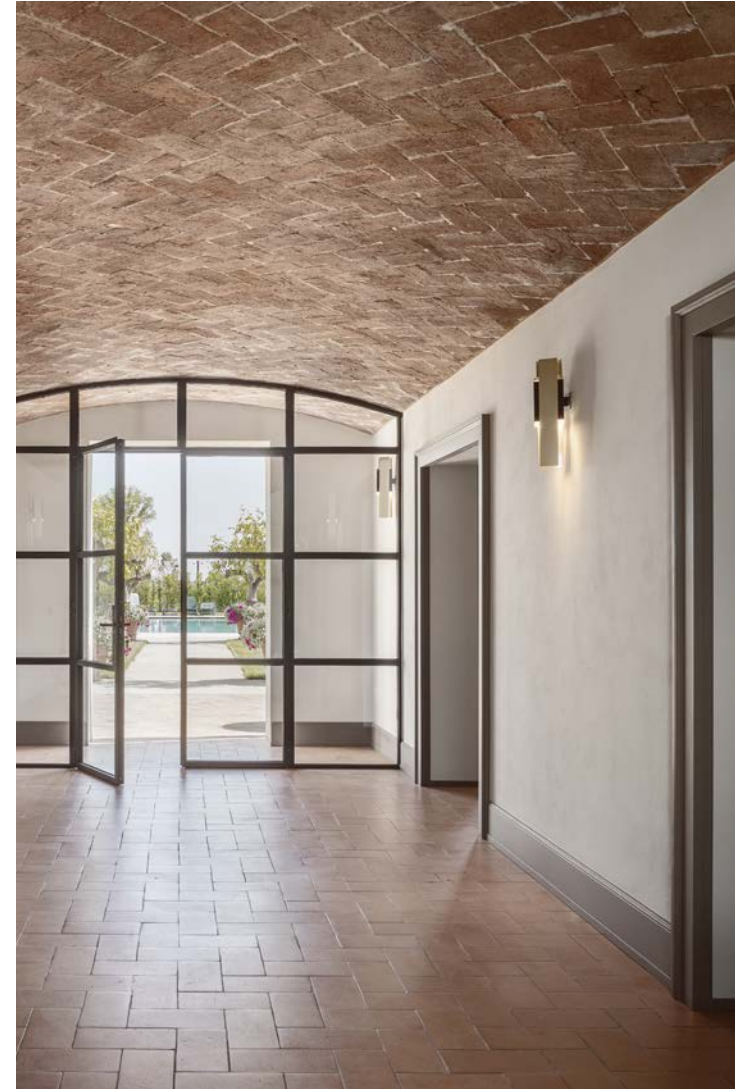

Project: Elena Storti, Matteo Arnoldi, Photo: Davide Galli
EXCALIBUR 559.41 / sand black + brushed brass