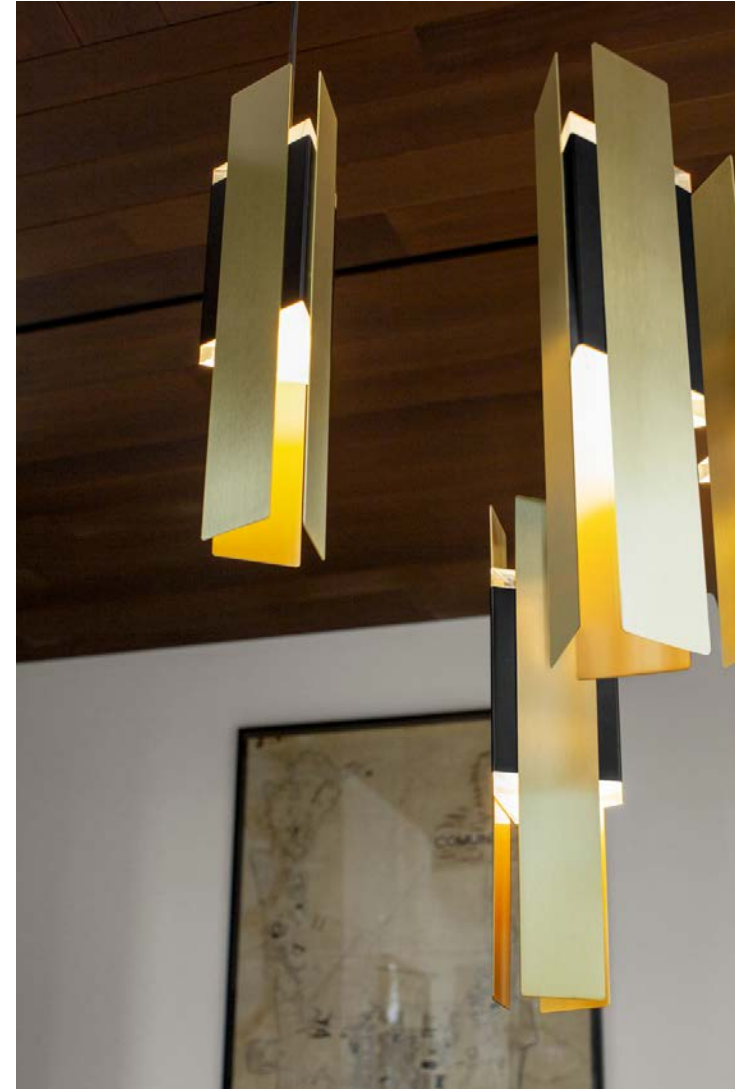

EXCALIBUR
CODE 559

DESIGN BY
CORRADO DOTTI

YEAR
2017

EXCALIBUR 559.41 / sand black + brushed brass

EXCALIBUR 559.21 / sand black + brushed brass

EXCALIBUR 559.12 / sand black + brushed brass

EXCALIBUR 559.23 / sand black + brushed brass

Project: Forme di luce, Photo: Marco Toté
EXCALIBUR 559.42 / sand black + brushed brass

Project: Forme di luce, Photo: Marco Toté
EXCALIBUR 559.42 / sand black + brushed brass

Project: Forme di luce, Photo: Marco Toté
EXCALIBUR 559.42 / sand black + brushed brass

EXCALIBUR 559.42 / sand black + brushed brass

EXCALIBUR 559.21 / sand black + brushed brass

Project: Elena Storti, Matteo Arnoldi, Photo: Davide Galli
EXCALIBUR 559.42 / sand black + brushed brass

Project: Elena Storti, Matteo Arnoldi, Photo: Davide Galli
EXCALIBUR 559.41 / sand black + brushed brass